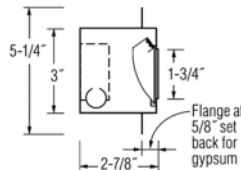

INTERIOR & EXTERIOR PATHWAY & STEP LIGHTING

LSEX SERIES

Model #'s
12W1LS-EX
14W1LS-EX

exterior

LS SERIES

Model #'s
12W1LS
14W1LS

interior

- ✓ Will Call Available
- ✓ Qty. Discount Available
- ✓ Same Day Shipping Potential
- ✓ Pdf Spec Sheets online at elplighting.com
- ✓ LED & Fluorescent available!