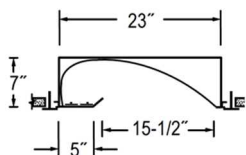

VIDEO CONFERENCING LIGHTING